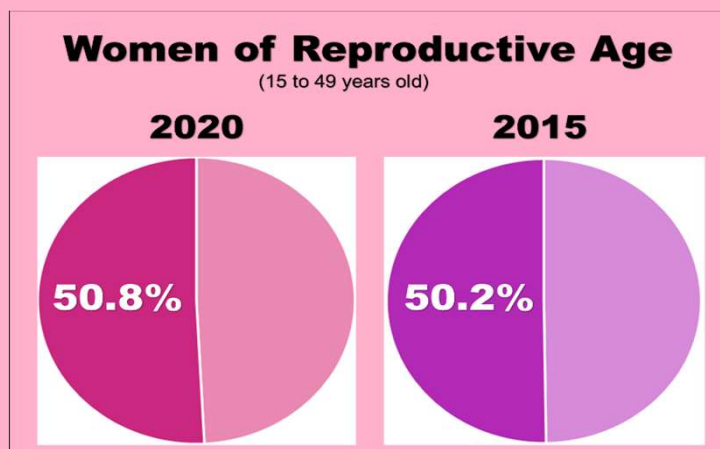

## 2020 Household Population: 704,218

There were more males (84.6%) than females (80.7%) among the 0 to 54 age group. Meanwhile, among the older age group (55 years and over), females (19.3%) outnumbered males (15.4%).

## Household Head

Of the 172,048 households, 137,369 (79.8%) are male household heads while 34,679 (20.2%) are female household heads.

## Senior Citizen by Sex, Ilocos Sur: 2020

Data Source: Philippine Statistics Authority, 2015 PopGen, 2020 CPH  
Image Source: flaticon.com, canva.com

## Women of Reproductive Age, Ilocos Sur: 2020 and 2015

Women of reproductive age (15 to 49 years old) totaled to 177,001 or 50.8 percent of the 348,411 female household population in 2020. These figures were higher compared with the 50.2 percent (171,431) posted in 2015.