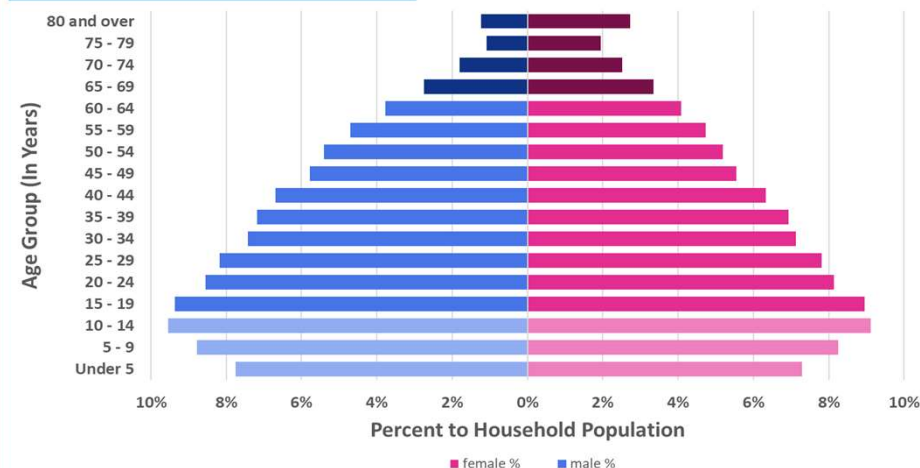

## Sex Ratio by Selected Age Group Ilocos Sur: 2020

## School-Age Population by Sex Ilocos Sur: 2020

## 2020 Household Population: 704,218

There were more males (84.6%) than females (80.7%) among the 0 to 54 age group. Meanwhile, among the older age group (55 years and over), females (19.3%) outnumbered males (15.4%).