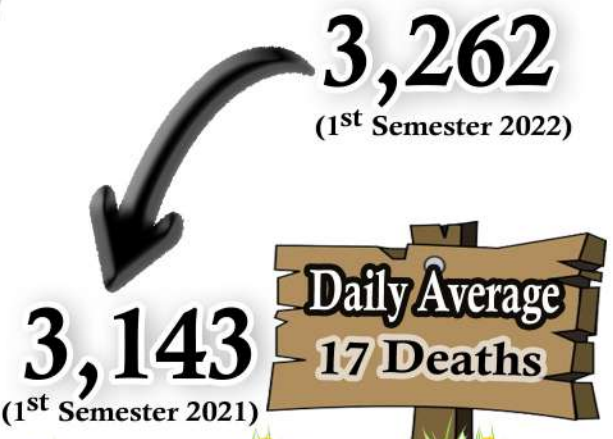

Civil Registration and Vital Statistics

Death Statistics

LA UNION: 1ST SEMESTER 2022

A total of 3,143 deaths were registered in La Union in 1st semester 2022. A decrease of **3.65 percent** from 3,262 registered deaths in 1st semester 2021.