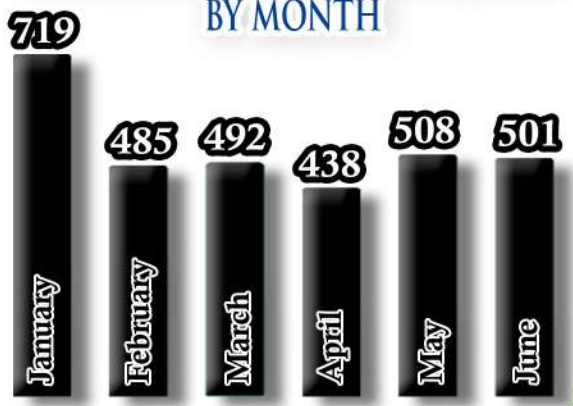

A total of 3,143 deaths were registered in La Union in 1st semester 2022. A decrease of **3.65 percent** from 3,262 registered deaths in 1st semester 2021.

NUMBER OF REGISTERED DEATHS BY MONTH