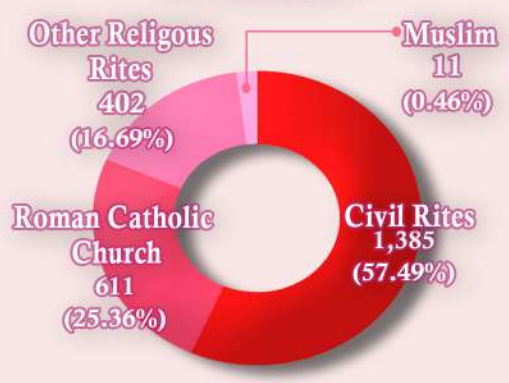

## LA UNION: 1<sup>ST</sup> SEMESTER 2022

**2,409**  
(1<sup>st</sup> Semester 2022)

**1,638**  
(1<sup>st</sup> Semester 2021)

The number of registered marriages in La Union increased by **47.07** percent from 1,638 in 1<sup>st</sup> semester 2021 to 2,409 in 1<sup>st</sup> semester of 2022.

**Daily Average**  
**13 Marriages**  
(1<sup>st</sup> Semester 2022)

NUMBER OF REGISTERED MARRIAGES BY MONTH

NUMBER AND PERCENT DISTRIBUTION OF REGISTERED MARRIAGES BY TYPE OF CEREMONY

TOP FIVE CITY/MUNICIPALITIES IN TERMS OF NUMBER OF REGISTERED MARRIAGES

NUMBER OF REGISTERED MARRIAGES BY AGE GROUP OF GROOM AND BRIDE