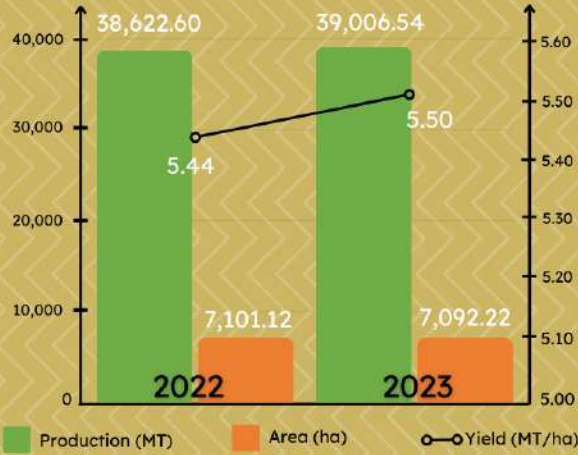

CORN PRODUCTION ESTIMATES

LA UNION: 2022 AND 2023

DISTRIBUTION OF AREA HARVESTED

FOR CORN BY PROVINCE

ILOCOS REGION: 2023

VOLUME OF PRODUCTION FOR CORN

LA UNION: 2022 AND 2023

PERCENT SHARE OF VOLUME OF CORN PRODUCTION

BY PROVINCE, ILOCOS REGION: 2023

REFERENCE PERIODS

January Survey round - October to December
April Survey round - January to March

July Survey round - April to June
October Survey round - July to September