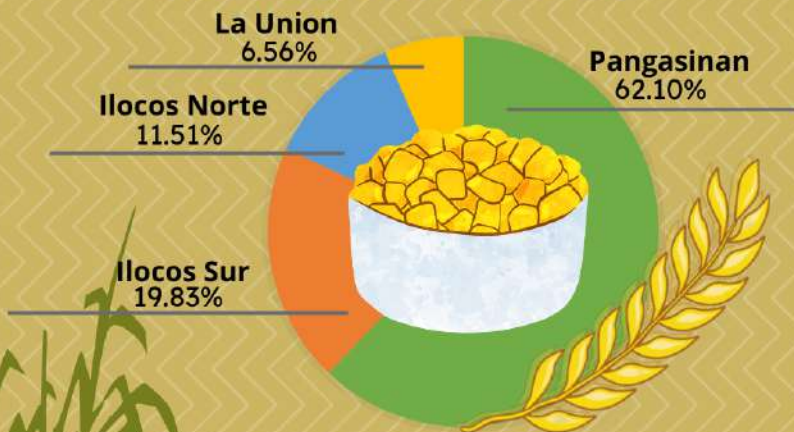

CORN PRODUCTION ESTIMATES

LA UNION: 2022 AND 2023

DISTRIBUTION OF AREA HARVESTED

FOR CORN BY PROVINCE

ILOCOS REGION: 2023

VOLUME OF PRODUCTION FOR CORN

LA UNION: 2022 AND 2023

PERCENT SHARE OF VOLUME OF CORN PRODUCTION

BY PROVINCE, ILOCOS REGION: 2023

REFERENCE PERIODS

January Survey round - October to December
April Survey round - January to March

July Survey round - April to June
October Survey round - July to September