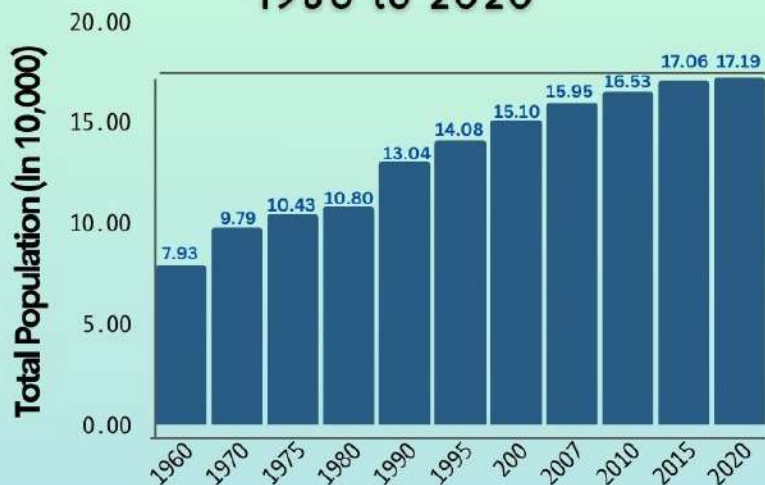

Total Population by Censal Year 1960 to 2020

17,187
total Population
as of 01 May 2020

Top Five Most Populous Barangays

Percent Distribution of the Household Population 10 Years old and Over by Marital Status

Voting-age Population by Sex (18 years old and over)

Percent Distribution of Household Population with Registered Births by Sex