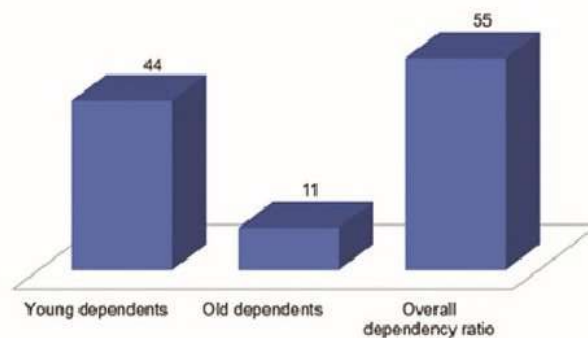

2020 CENSUS ON POPULATION AND HOUSING ROSARIO, LA UNION

BAGONG PILIPINAS

Total Population by Census Year

Top Ten Barangay with the most Population

Age-Sex Pyramid of Household Population

Intercensal Population Growth Rate

Distribution of the Household Population with Registered Births by Sex

59,847 household population in 2020 had their birth registered.

Dependency Ratio

Data Source: Philippine Statistics Authority | Image Source: flaticon.com, freepik.com, vecteezy.com