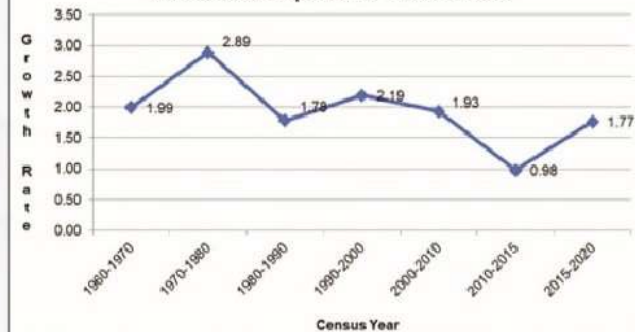

2020 CENSUS ON POPULATION AND HOUSING ROSARIO, LA UNION

BAGONG PILIPINAS

Total Population by Census Year

Top Ten Barangay with the most Population

Age-Sex Pyramid of Household Population

Intercensal Population Growth Rate

Distribution of the Household Population with Registered Births by Sex

59,847 household population in 2020 had their birth registered.

Dependency Ratio

Data Source: Philippine Statistics Authority | Image Source: flaticon.com, freepik.com, vecteezy.com