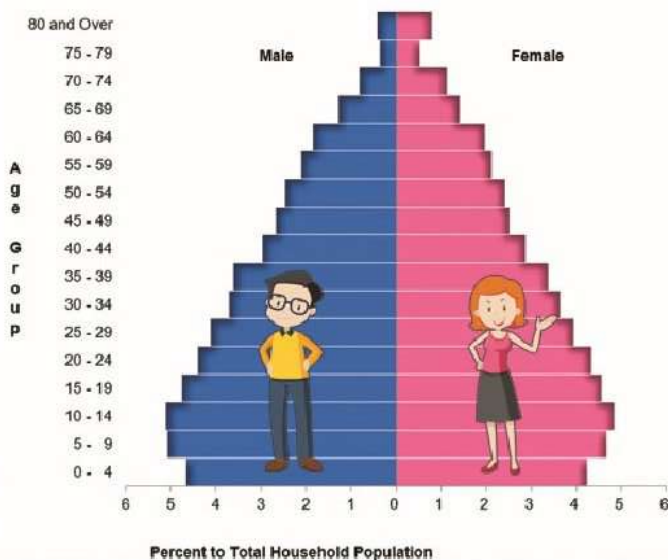

2020 CENSUS ON POPULATION AND HOUSING ROSARIO, LA UNION

BAGONG PILIPINAS

Total Population by Census Year

Top Ten Barangay with the most Population

Age-Sex Pyramid of Household Population

Intercensal Population Growth Rate

Distribution of the Household Population with Registered Births by Sex

59,847 household population in 2020 had their birth registered.

Dependency Ratio

Data Source: Philippine Statistics Authority | Image Source: flaticon.com, freepik.com, vecteezy.com