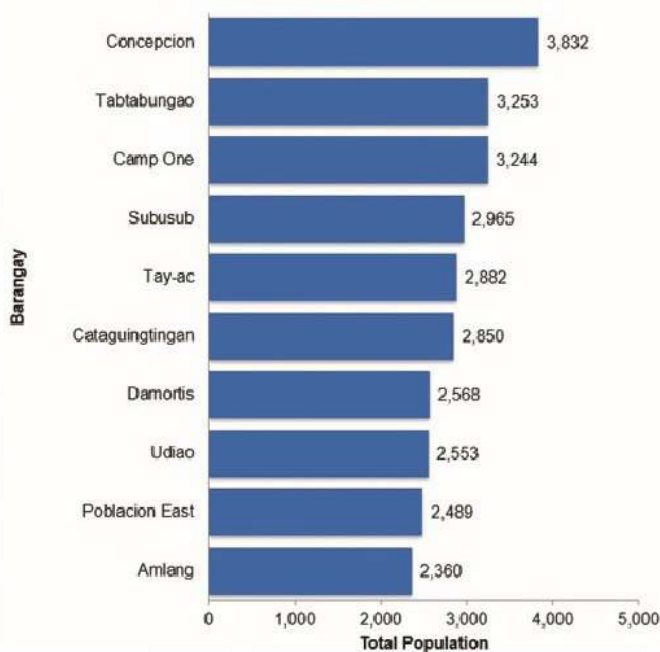

2020 CENSUS ON POPULATION AND HOUSING ROSARIO, LA UNION

BAGONG PILIPINAS

Total Population by Census Year

Top Ten Barangay with the most Population

Age-Sex Pyramid of Household Population

Intercensal Population Growth Rate

Distribution of the Household Population with Registered Births by Sex

59,847 household population in 2020 had their birth registered.

Dependency Ratio

Data Source: Philippine Statistics Authority | Image Source: flaticon.com, freepik.com, vecteezy.com