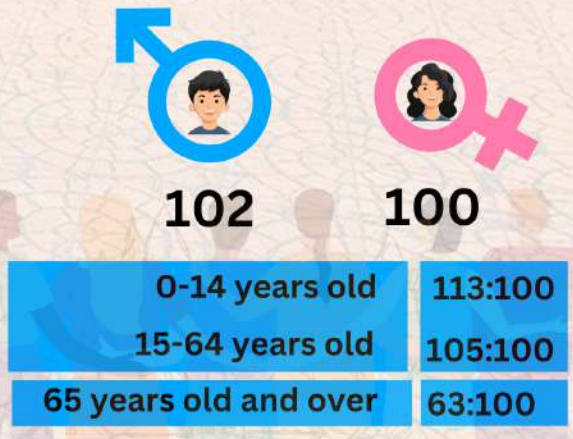

Sex Ratio: Balaoan, La Union: 2020

Source: Philippine Statistics Authority, 2020 Census of Population and Housing