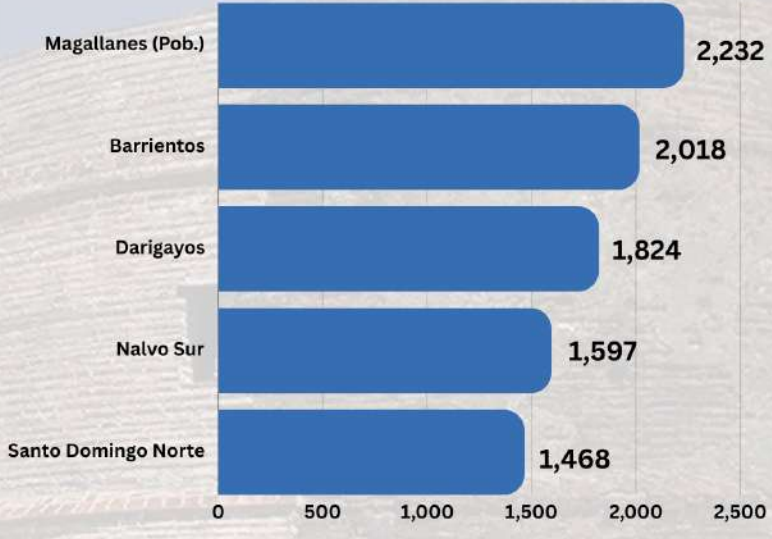

Highlights of the results of 2020 Census of Population and Housing in Luna, La Union

37,318
TOTAL POPULATION
 as of 01 May 2020

Top Five Most Populous Barangays

Average Household Size
3.8 Persons

Household Population
37,312

Number of Households
9,756

Percent Distribution of the Household Population with Registered Births by Sex: Balaoan, La Union: 2020

Sex Ratio: Balaoan, La Union: 2020

Source: Philippine Statistics Authority, 2020 Census of Population and Housing