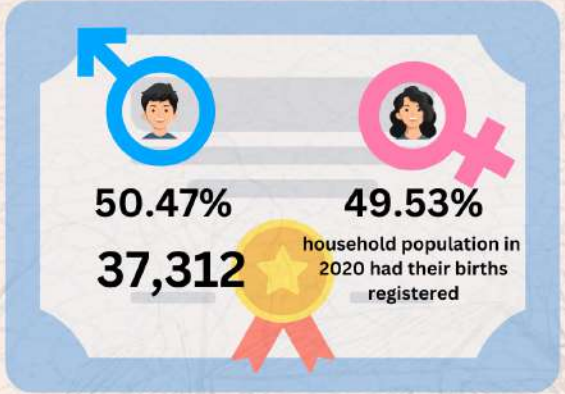

Percent Distribution of the Household Population with Registered Births by Sex: Balaoan, La Union: 2020