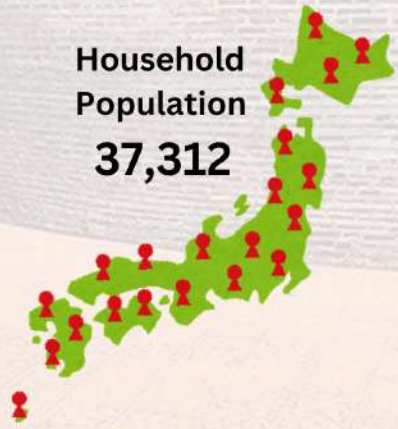

Highlights of the results of 2020 Census of Population and Housing in Luna, La Union

37,318
TOTAL POPULATION
 as of 01 May 2020

Top Five Most Populous Barangays

Average Household Size
3.8 Persons

Household Population
37,312

Number of Households
9,756

Percent Distribution of the Household Population with Registered Births by Sex: Balaoan, La Union: 2020

Sex Ratio: Balaoan, La Union: 2020

Source: Philippine Statistics Authority, 2020 Census of Population and Housing