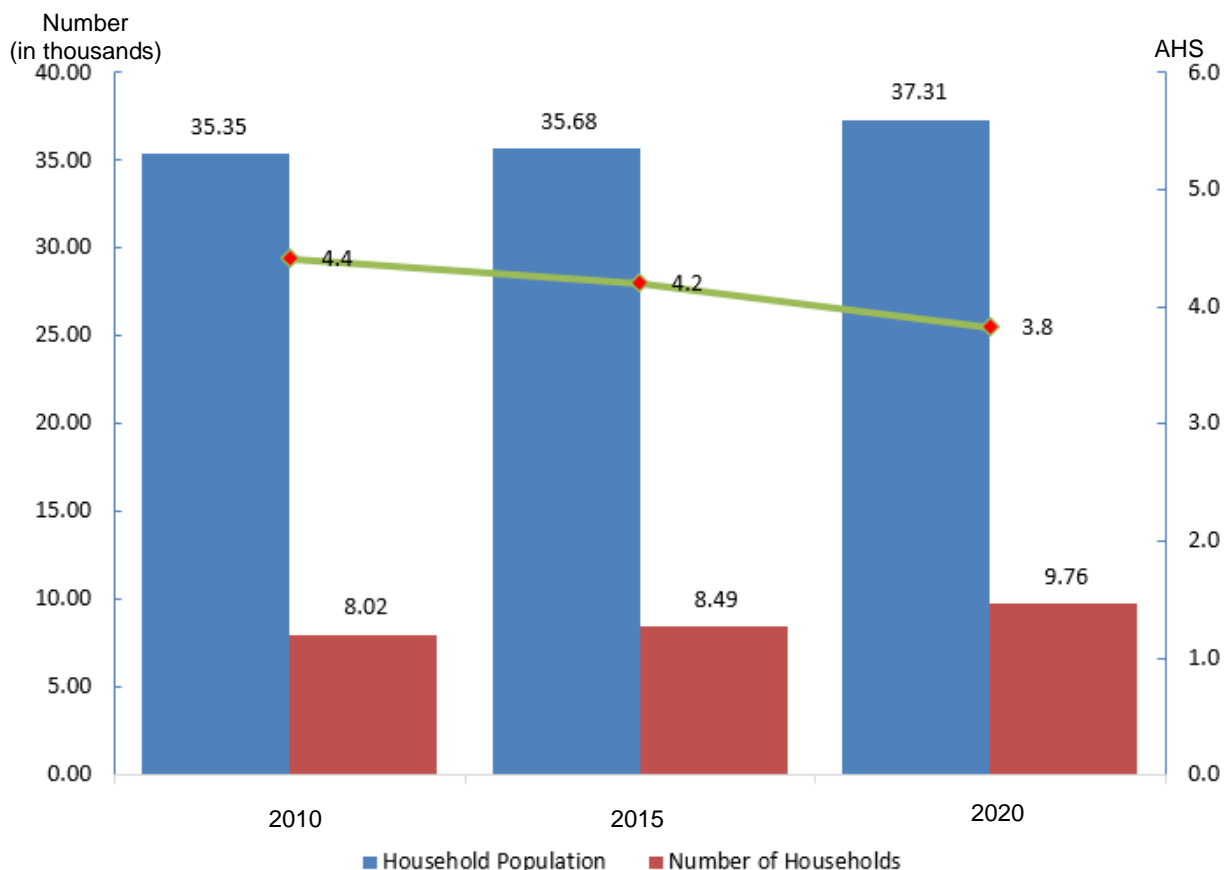

Average household size declines to 3.8 persons in 2020

- The average household size (AHS) of the municipality decreased from 4.2 persons in 2015 to 3.8 persons in 2020. In 2010, there were 4.4 persons, on average, per household. (Table C and Figure 1)
- Seventeen out of 40 barangays posted an AHS higher than the municipality’s AHS of 3.8 persons.

Figure 1. Household Population, Number of Households, and Average Household Size, Luna, La Union: Various Census Years

Sources: Philippine Statistics Authority, 2010 and 2020 Census of Population and Housing and 2015 Census of Population

Danites E. Tenido
DANITES E. TENIDO, Ph.D.
Chief Statistical Specialist

MAQ/KJGH